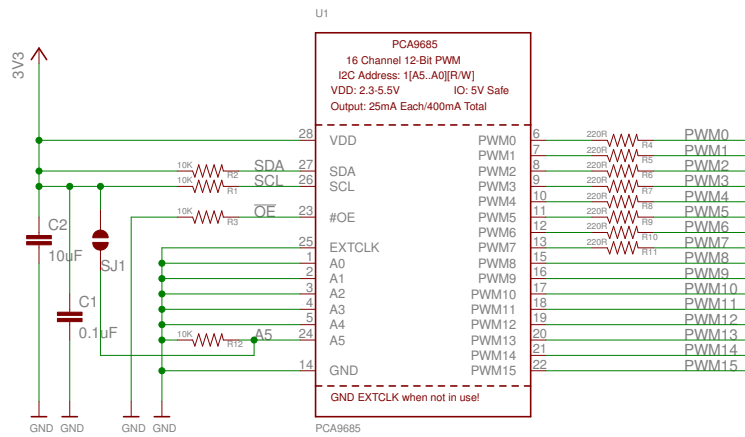

Servo Controller (PCA9685)

OpenMV

Servo Headers

OpenMV

TITLE: servo

Document Number:

REV:
2

Date: 6/4/17 9:00 PM