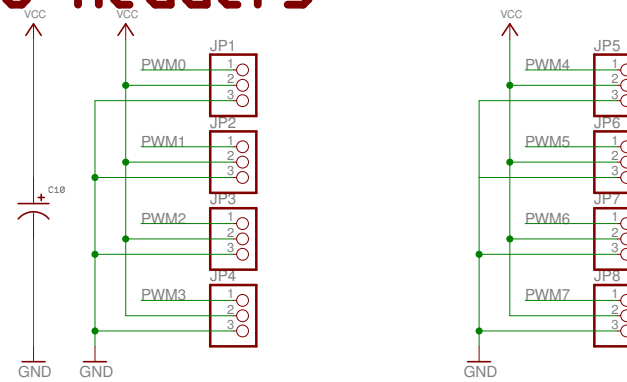

Servo Controller (PCA9685)

OpenMV

Servo Headers

OpenMV

TITLE: servo

Document Number:

REV:
2

Date: 6/4/17 9:00 PM