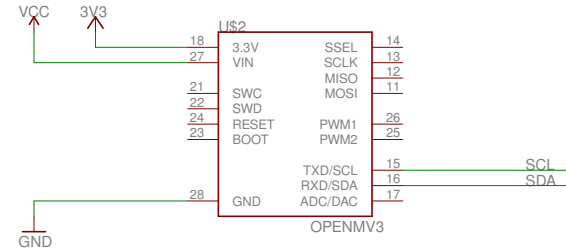

Servo Controller (PCA9685)

OpenMV

Servo Headers

OpenMV

TITLE: servo

Document Number:

REV:
2

Date: 6/4/17 9:00 PM