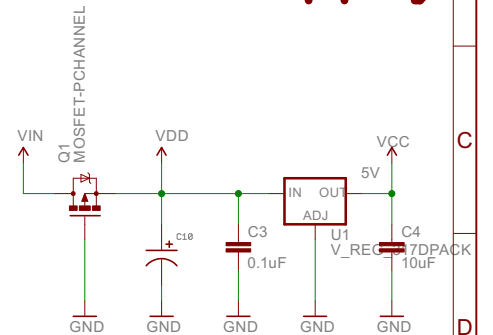

Motor Controller (TB6612FNG)

OpenMV

Motor Headers

Power Supply

TITLE: motor

Document Number:

REV:
2

Date: 9/10/2017 7:22:39 PM