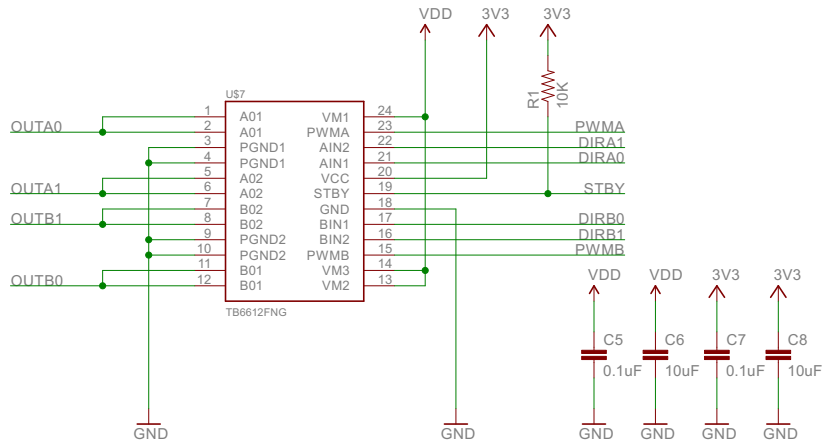

Motor Controller (TB6612FNG)

OpenMV

Motor Headers

Power Supply

TITLE: motor

Document Number:

REV:
2

Date: 9/10/2017 7:22:39 PM