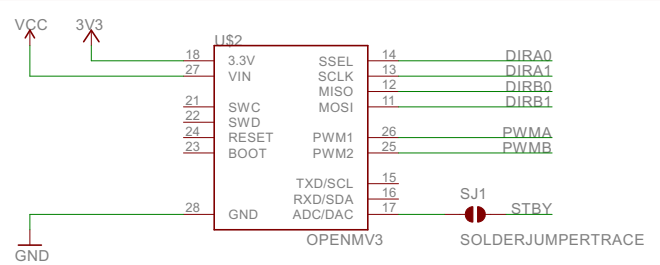

Motor Controller (TB6612FNG)

OpenMV

Motor Headers

Power Supply

TITLE: motor

Document Number:

REV:
2

Date: 9/10/2017 7:22:39 PM