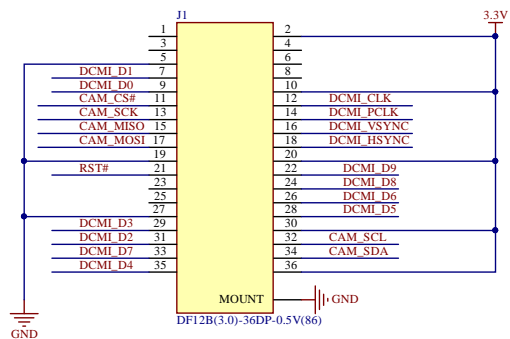

OpenMV MT9M114

Title		
Size	Number	Revision
B		
Date:	6/14/2021	Sheet of
File:	C:\Users\...\openMV-mt9-df12.SchDoc	Drawn By: