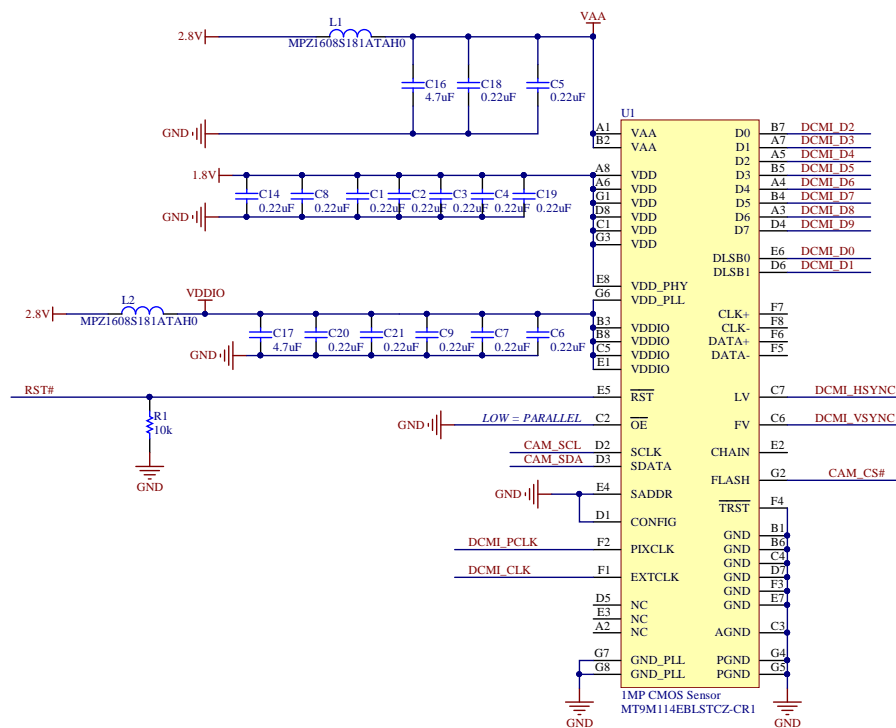

OpenMV MT9M114

Title		
Size	Number	Revision
B		
Date:	6/14/2021	Sheet of
File:	C:\Users\...\openMV-mt9-df12.SchDoc	Drawn By: